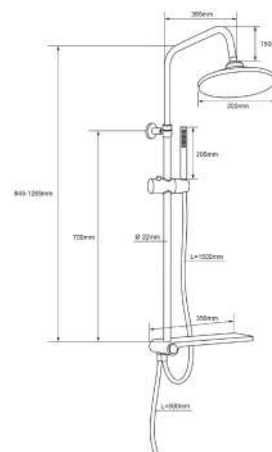

- Massive Duschsäule mit Regendusche, Handbrause und Ablagefläche
- Höhenverstellbar (980 bis 1530mm)

- Brass shower column with rain shower, hand shower and shelf
- Adjustable height (980 to 1530mm)

- Душевая колонна с тропическим душем, ручной лейкой и полочкой
- Регулируемая высота (от 980 до 1530 мм)