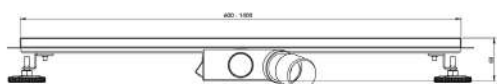

PROFI DUSCHRINNE

| Shower drains | Душевые стоки

60 - 140 cm, SU 316

Mit Ablaufrost SD-K1

| With drain grate | Со сливной
решеткой