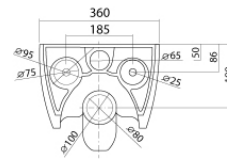

Hänge Wand WC SOHO

Brilliant Weiss | Standart | Art.-Nr: WC2020-UT | €389,-

66

- Tiefspül WC mit waagrechttem Abgang
- Ohne U-Unterspülrand mit Spritzwasserschutz
- Patentierte Spültechnik
- Hochwertige Nano-Beschichtung
- Inkl. WC Sitz aus Duroplast mit Metall-schaniere (Ultra Slim WC Sitz)
- Inkl. Quick-Fix Befestigungssatz (EN 997)
- Wassersparsystem: 3 / 4,5 Liter
- Maße: 545 x 360 x 330 cm (B x T x H)

- Washdown toilet with horizontal outlet
- Without U-undersink rim with splash protection
- Patented flushing technology
- High quality nano coating
- Toilet seat made of Duroplast with metal hinges (ultra slim toilet seat)
- Quick-Fix mounting kit (EN 997)
- Water saving system: 3 / 4,5 liters
- Dimensions: 545 x 360 x 330 cm (d x w x h)

- Унитаз с горизонтальным выпуском
- Без U-образного обода с защитой от брызг
- Запатентованная технология промывки
- Высококачественное нано покрытие
- Сиденье для унитаза duroпласта с металлическими петлями (ультратонкое сиденье для унитаза)
- Монтажный комплект Quick-Fix (EN 997)
- Водосберегающая система: 3 / 4,5 литра
- Размеры: 545 x 360 x 330 см (г x ш x в)

Bidet SOHO

Brilliant Weiss | Standart | Art.-Nr: B5006 | €329,-