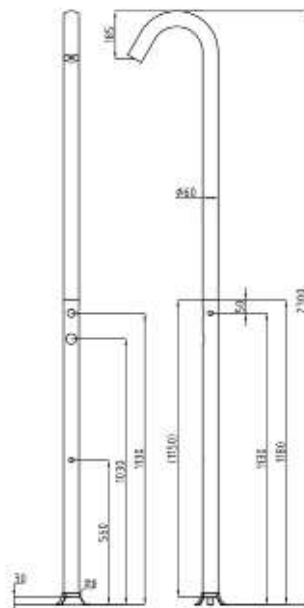

Garten Duschsäule Serie SOHO

Chrome | Art.-Nr. JX-9350 | €990,-

76

- Massive Duschsäule mit Regendusche und Handbrause
- 3 Funktionen: Regendusche, Handbrause, Fußdusche
- inkl. integriertem Mischer (Kalt/Warm)
- Große Regendusche mit zahlreichen Düsen aus Silikon,
- Der Duschkopf ist aus Edelstahl: ø 200mm
- Easy-Clean Oberfläche
- Anschlüsse 1/2" - Installation erfolgt über 2 Flex Schläuche
- Sämtliches DIN Montagezubehör inkl. alle notwendigen Schrauben
- Höhe: 2300 mm

- Solid shower column with rain shower and hand shower
- 3 functions: rain shower, hand shower, foot shower
- Including integrated mixer (cold / warm)
- Large rain shower with numerous nozzles made of silicone,
- The shower head is made of stainless steel: ø 200mm
- Easy-clean surface
- Connections 1/2" - installation via 2 flexible hoses
- All DIN mounting accessories including all necessary screws
- High: 2300mm

- Душевая стойка с тропическим и ручным душем
- 3 функции: тропический душ, ручной душ, душ для ног
- включая встроенный смеситель (холодный / теплый)
- Большой ливневый душ с множеством форсунок из силикона
- Лейка из нержавеющей стали: ø 200 мм
- Легко очищаемая поверхность
- Соединения 1/2" - установка осуществляется через 2 гибких шланга
- Монтажные аксессуары DIN, включая все необходимые винты
- Высота: 2300 мм