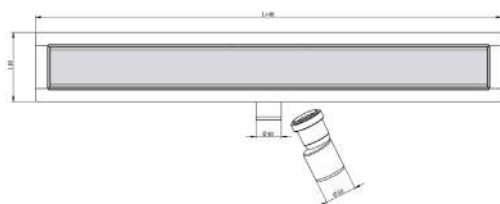

PROFI DUSCHRINNE

| Shower drains | Душевые стоки

60 - 140 cm, SU 316

Mit Ablaufrost SD-K1

| With drain grate | Со сливной
решеткой