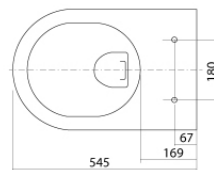

Hänge Wand WC SOHO

Brilliant Weiss | Standart | Art.-Nr: WC2020-UT | €389,-

66

- Tiefspül WC mit waagrechttem Abgang
- Ohne U-Unterspülrand mit Spritzwasserschutz
- Patentierte Spültechnik
- Hochwertige Nano-Beschichtung
- Inkl. WC Sitz aus Duroplast mit Metall-schaniere (Ultra Slim WC Sitz)
- Inkl. Quick-Fix Befestigungssatz (EN 997)
- Wassersparsystem: 3 / 4,5 Liter
- Maße: 545 x 360 x 330 cm (B x T x H)

- Washdown toilet with horizontal outlet
- Without U-undersink rim with splash protection
- Patented flushing technology
- High quality nano coating
- Toilet seat made of Duroplast with metal hinges (ultra slim toilet seat)
- Quick-Fix mounting kit (EN 997)
- Water saving system: 3 / 4,5 liters
- Dimensions: 545 x 360 x 330 cm (d x w x h)

- Унитаз с горизонтальным выпуском
- Без U-образного обода с защитой от брызг
- Запатентованная технология промывки
- Высококачественное нано покрытие
- Сиденье для унитаза duroпласта с металлическими петлями (ультратонкое сиденье для унитаза)
- Монтажный комплект Quick-Fix (EN 997)
- Водосберегающая система: 3 / 4,5 литра
- Размеры: 545 x 360 x 330 см (г x ш x в)

Bidet SOHO

Brilliant Weiss | Standart | Art.-Nr: B5006 | €329,-