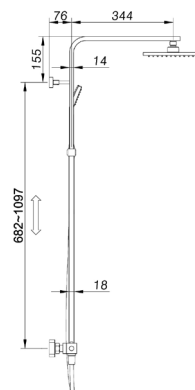

Duschsäule | Shower column | Душевые колонны

PARK

Chrome | Art.-Nr: DSP | €399,-

Schwarz Matt | Art.-Nr: DSP-B | €499,-

- Massive Duschsäule mit Thermostat, Regendusche und Handbrause
- Höhenverstellbar (682 bis 1097 mm)
- XXL Regendusche aus ABS

- Brass shower column with thermostat, rain shower and hand shower
- Adjustable height (682 to 1097 mm)
- XXL rain shower made of ABS

- Душевая колонна с термостатом, тропическим душем и ручной лейкой
- Регулируемая высота (от 682 до 1097 мм)
- XXL тропический душ из ABS

74

SKY

Chrome | Art.-Nr: SP-853 | €199,-