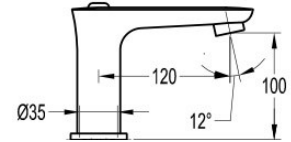

- Смеситель для раковины
- Аэратор M24x1
- Включая гибкие шланги G 3/8 "
- Выступ 120 мм