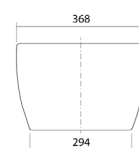

- Modell: Bidet
- Inkl. Quick-Fix Befestigungssatz (EN 997)
- Maße: 540 x 368 x 250 cm (T x B x H)

- Model: bidet
- Quick-Fix mounting kit (EN 997)
- Dimensions: 540 x 368 x 250 cm (L xWx H)

- Модель: биде
- Монтажный комплект Quick-Fix (EN 997)
- Размеры: 540 x 368 x 250 см (Г x Ш x В)