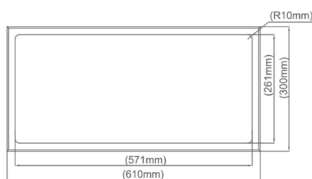

Wandnische 60x30

● Chrome | Art.-Nr: 5031 | €298,-

● Black Matt | Art.-Nr: 5033 | €322,-

- Leicht zu reinigendes Edelstahl
- Rostfrei
- Wasserabweisend
- Einfache Montage

- Easy to clean stainless steel
- Stainless
- Water repellent
- Easy installation