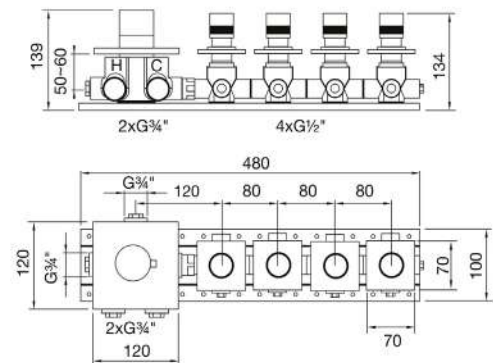

Soho 2 bis 5 Wege Unterputz Thermostat Armatur

Chrome | 2 Wege | Art.-Nr: DU-32CC006CP | €620,-

Chrome | 3 Wege | Art.-Nr: DU-32CC010CP | €830,-

Black Matt | 2 Wege | Art.-Nr: DU-32CC006CPBM | €730,-

Black Matt | 3 Wege | Art.-Nr: DU-32CC010CPBM | €940,-

Chrome | 4 Wege | Art.-Nr: DU-32CC016CP | €940,-

Chrome | 5 Wege | Art.-Nr: DU-32CC018CP | €1040,-

Black Matt | 4 Wege | Art.-Nr: DU-32CC016CPBM | €1150,-

Black Matt | 5 Wege | Art.-Nr: DU-32CC018CPBM | €1250,-

- Mit 2 bis 5 Unterputzventile vormontiert auf Montageschiene
- Inkl. UP-Teil
- Hochwertige Vernet (Made in France) Keramikkartusche
- Durchflussmenge max 45l/min bei 3 Bar

- 2 to 5 way faucet pre-assembled on a mounting rail
- Incl. installation box
- High quality Vernet (Made in France) thermostatic ceramic cartridge
- Flow rate max 45l / min at 3 bar