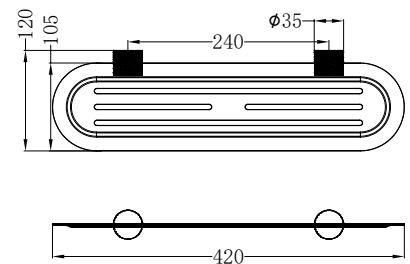

- Material: Massiv Messing
- Einfach zu installieren
- Nano Beschichtet
- Maße: 420 x 120 x 35 mm

- Material: solid brass
- Easy to install
- anti-fingerprint
- Dimensions: 420 x 120 x 35 mm