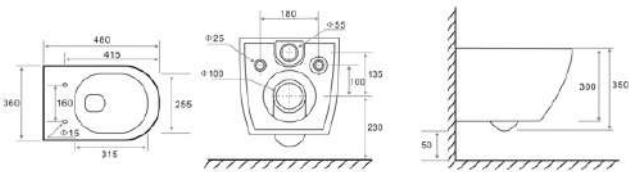

SOHO Whirlflush Serie Compact

Brilliant White | Compact | Art.-Nr. WC2050TSW | €549,-

- Tiefspül WC mit waagrechttem Abgang
- Ohne U-Unterspülrand mit Spritzwasserschutz
- Patentierte Spültechnik
- Hochwertige Nano-Beschichtung
- Inkl. WC Sitz aus Duroplast mit Metallscharniere (Ultra Slim WC Sitz)
- Maße: 530 x 355 x 350 mm (B x T x H)

- Washdown toilet with horizontal outlet
- Without U-undersink rim with splash protection
- Patented flushing technology
- High quality nano coating
- Toilet seat made of Duroplast with metal hinges (ultra slim toilet seat)
- Dimensions: 480 x 255 x 350 cm (d x w x h)