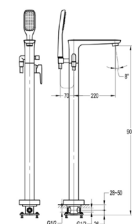

Freistehende Badewannen Armatur SOHO 2.0

Chrome | Art.-Nr. FA-S01 | €1040,-

- Einhebelmischer
- EasyMove Technologie
- Mit Duschschlauchanschluss und Umsteller
- Luftspudler M24x1
- Ausladung 180 mm
- inkl. Einbaukörper

- Single lever mixer
- EasyMove technology
- With shower hose connection and diverter
- Aerator M24x1
- Projection 180 mm
- Incl. installation box