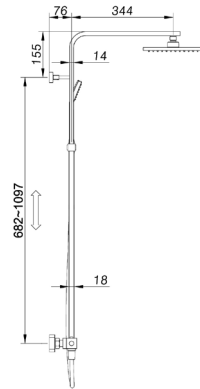

Duschsäule | Shower column

PARK

● Chrome | Art.-Nr. DSP | €420,-

● Schwarz Matt | Art.-Nr. DSP-B | €520,-

- Massive Duschsäule mit Thermostat, Regendusche und Handbrause
- Höhenverstellbar (682 bis 1097 mm)
- XXL Regendusche aus ABS

- Brass shower column with thermostat, rain shower and hand shower
- Adjustable height (682 to 1097 mm)
- XXL rain shower made of ABS