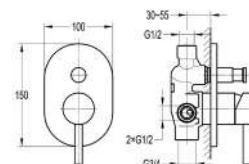

- Single level mixer
- With shower hose connection
- With diverter
- Projection 74.5 mm
- Incl. installation box