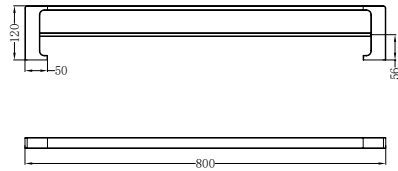

- Material: Massiv Messing
- Einfach zu installieren
- Maße: 800 x 120 x 50

- Material: solid brass
- Easy to install
- Dimensions: 800 x 120 x 50