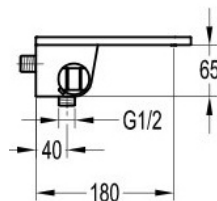

Badewannenarmatur WATERFALL

Chrome | Art.-Nr. BW-WF01 | €619,-

- Badewannenarmatur
- EasyMove Technologie
- Mit Duschschauchanschluss und Umsteller
- Ausladung 180 mm

- Bathtub faucet
- EasyMove technology
- With shower hose connection and diverter
- Projection 180 mm