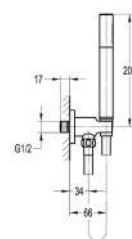

Brausegarnitur SOHO

Black Matt | Art.-Nr. HB-H02B | €136,-

- Inkl. Brauseschlauch, Wandanschlussbogen und Handbrause
- Integrierter Rückflussverhinderer
- G 1/2" Anschluss

- Incl. shower hose, wall connection and hand shower
- Integrated check-valve
- G1 / 2 "connection