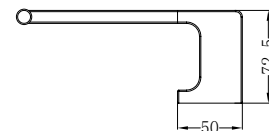

- Material: solid brass
- Easy to install
- Dimensions - 171 x 72 x 50 mm