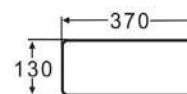

Waschbecken | Basins

Waschbecken SOHO 48 x 37 cm

● Black Matt | Art.-Nr: WB-58-MB | €219,-

● Brilliant White | Art.-Nr: WB-58 | €160,-

- Überlauf: ohne Überlauf
- Maße exakt: 480 x 370 x 130 mm
- Mit extra dünnem Rand

- Overflow: without overflow
- Exact dimensions: 480 x 370 x 130 mm
- With an extra thin edge