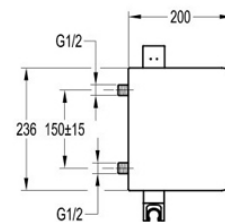

Badewannenarmatur WATERFALL

Chrome | Art.-Nr. BW-WF01 | €619,-

- Badewannenarmatur
- EasyMove Technologie
- Mit Duschschauchanschluss und Umsteller
- Ausladung 180 mm

- Bathtub faucet
- EasyMove technology
- With shower hose connection and diverter
- Projection 180 mm