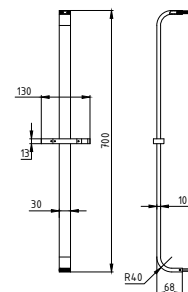

Brausestange SOHO

Black Matt | Art.-Nr. BS-H02-MB | €188,-

1. Brausestange in Chrom oder Schwarz
   - Massiver Messing
   - Höhe gesamt: 600 mm
2. Shower rail in chrom or black matt
   - Made of solid brass
   - Total height: 600 mm