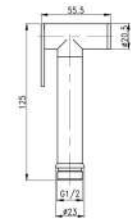

Design WC/Bidet Handbrause

Chrome | Art.-Nr: BB-05 | €52,-

- Bidet Brause aus massivem Messing
- Oberfläche: Hochglanz Chrom
- Steuerung per Knopfdruck
- 1/2" Wasseranschluss für alle gängigen Brauseschläuche

- Bidet shower made of solid brass
- Chrome finish
- Control at the push of a button
- 1/2" water connection for all common shower hoses

90