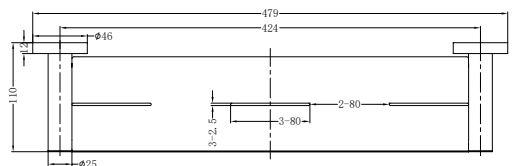

- Material: Massiv Messing
- Einfach zu installieren
- Maße: 479 x 110 x ø25

- Material: solid brass
- Easy to install
- Dimensions: 479 x 110 x ø25