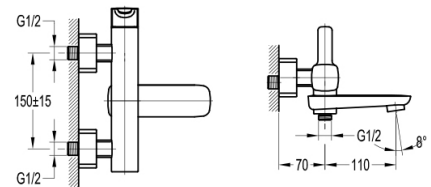

Badewannen Armatur - Schwenkbarer Auslauf SOHO

Chrome | Art.-Nr. BW-S01 | €320,-

- Einhebelmischer
- EasyMove Technologie
- inkl. Einbaukörper (Installationsbox)
- Luftspudler M24x1

- Single lever mixer
- EasyMove technology
- incl. installation body (installation box)
- Aerator M24x1