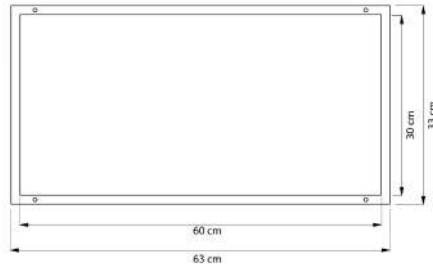

Wandnische 60x30rahmenlos

Edelstahl | Art.-Nr: NC011 | €499,-

1. Leicht zu reinigendes Edelstahl
   - Rostfrei
   - Wasserabweisend
   - Einfache Montage
2. Easy to clean stainless steel
   - Stainless
   - Water repellent
   - Easy installation