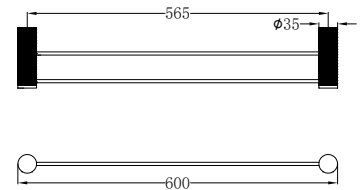

- Material: Massiv Messing
- Einfach zu installieren
- Nano Beschichtet
- Maße: 600 x 56 x 35 mm

- Material: solid brass
- Easy to install
- anti-fingerprint
- Dimensions: 600 x 56 x 35 mm

Duschablage Serie ICONIC | Metal Shelf ICONIC serie

● Brushed Gold | Art.-Nr: DA-2524BB | €249,-

● Gunmetal | Art.-Nr: DA-2524GM | €249,-

● Brushed Copper | Art.-Nr: DA-2524BC | €249,-