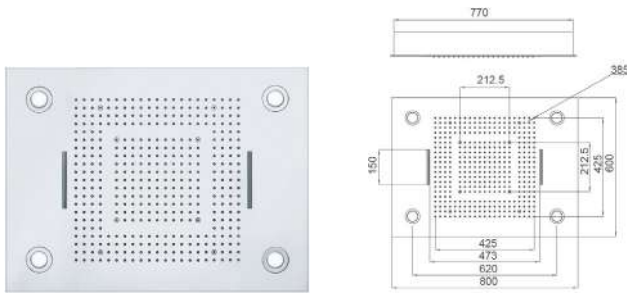

REGENDUSCHE 60 X 80 CM LED

Chrome | Art.-Nr: ST-LB3201 | €1990,-

4 x LED