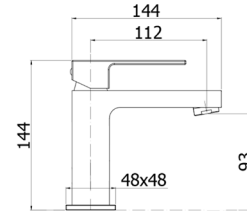

Waschtischarmatur TANGO

● Chrome | Art.-Nr: WA-TGS01 | €219,-

• Waschtischarmatur • Luftpudler M24x1 • Inkl. Flex-Schläuche G 3/8" • Ausladung 144 mm	• Basin mixer • Aerator M24x1 • Including flexible hoses G 3/8 " • Projection 144 mm