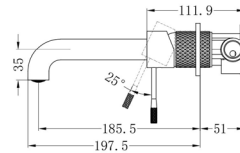

Unterputz ICONIC

● Gunmetal | Art.-Nr. WA-101GM | €449,-

- Unterputz Waschtischarmatur
- Luftspudler M24x1
- Ausladung 185-196 mm
- Inkl. Einbaukörper

- Concealed washbasin mixer
- Aerator M24x1
- Projection 185-196 mm
- Incl. installation box