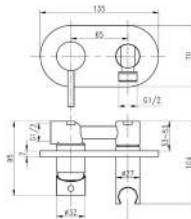

Design WC/Bidet Handbrause Komplettsset mit Mischer

● Chrome | Art.-Nr. BB-02 | €178,-

● Black Matt | Art.-Nr. BB-02BM | €219,-

- Bidet Brause Komplettsset
- mit Mischereinheit (Keramikkartusche)
- inkl. Unterputz-Einbaukörper
- Bidet-Brause und Schlauch
- 1/2" Anschluss

- Complete bidet shower set
- with mixer unit (ceramic cartridge)
- including concealed installation unit
- Bidet shower and hose
- 1/2" connection