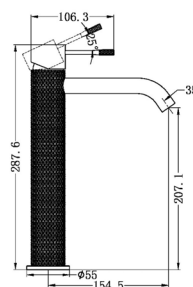

Waschtischarmatur ICONIC

Brushed Gold | Art.-Nr. WA-104BB | €399,-

- Waschtischarmatur
- Neoperl Luftsprudler
- Sedal Marken-Flexschläuche DN8 (G 3/8") "
- Ausladung 128 mm

- Basin faucet
- Neoperl aerator
- Sedal branded flexible hoses DN8 (G 3/8") "
- Projection 128 mm