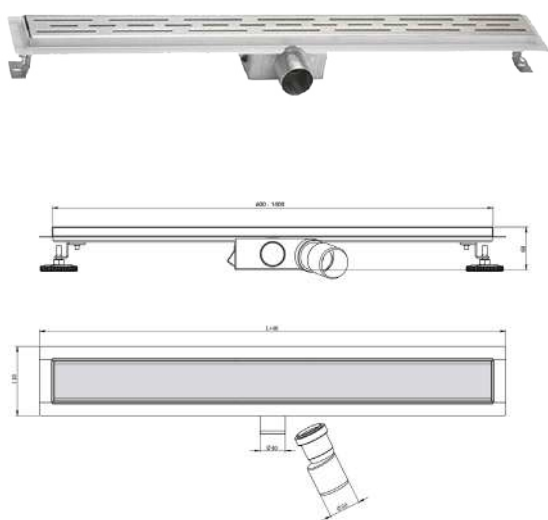

PROFI DUSCHRINNE

| Shower drains |

60 - 140 cm, SU 316

Mit Ablaufrost SD-K1

| With drain grate |