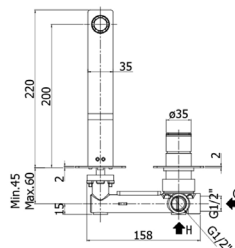

Waschtischarmatur TANGO

● Chrome | Art.-Nr: WA-TGS02 | €219,-

• Unterputz Waschtischarmatur • Edelstahlplatte 70x70mm • Anschlüsse G 1/2 " • inkl. Einbaukörper	• Built-in basin mixer • Stainless steel plate 70x70mm • G 1/2 "connections • Incl. installation box