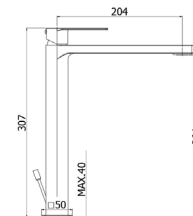

Waschtischarmatur TANGO Hohe Ausführung

● Chrome | Art.-Nr: WA-TGS04 | €315,-

• Waschtischarmatur Hoch • Luftpudler M24x1 • Inkl. Flex-Schläuche G 3/8" • Ausladung 204 mm	• Basin mixer High • Aerator M24x1 • Including flexible hoses G 3/8 " • Projection 204 mm