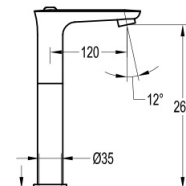

Waschtischarmatur SOHO 2.0 Hohe Ausführung

Chrome | Art.-Nr. WA-S04 | €269,-

- Waschtischarmatur Hoch
- Luftpudler M24x1
- Inkl. Flex-Schläuche G 3/8"
- Ausladung 120 mm
- Basin mixer High
- Aerator M24x1
- Including flexible hoses G 3/8 "
- Projection 120 mm