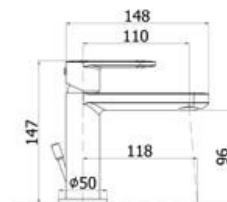

Waschtischarmatur HIGHLINE

Chrome | Art.-Nr. WA-H05 | €159,-

- Waschtischarmatur
- Luftspudler M24x1
- Inkl. Flex-Schläuche G 3/8"
- Ausladung 118 mm

- Basin mixer
- Aerator M24x1
- Including flexible hoses G 3/8 "
- Projection 118 mm