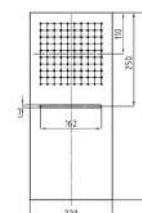

Regenduschen | Rain shower

Regendusche RUND 7 mm

● Chrome | 30 cm | Art.-Nr: ST-R30N | €320,-

● Chrome | 40 cm | Art.-Nr: ST-R40N | €370,-

- Edelstahl Regendusche
- Nur 7 mm Flach
- Mit Kugelgelenk
- 1/2" Wasseranschluss

- Stainless Steel Rain Shower
- Only 7 mm flat
- With ball joint
- 1/2 "water connection

Regendusche ECKIG 2 mm

● Chrome | 20 cm | Art.-Nr: ST-S20 | €83,-

● Chrome | 40 cm | Art.-Nr: ST-S40 | €293,-

● Black Matt | 30 cm | Art.-Nr: ST-S30BM | €219,-

● Chrome | 30 cm | Art.-Nr: ST-S30 | €188,-

● Chrome | 50 cm | Art.-Nr: ST-S50 | €370,-

● Black Matt | 40 cm | Art.-Nr: ST-S40BM | €315,-

- Edelstahl poliert
- Nur 2mm flach
- Mit Kugelgelenk
- 1/2" Wasseranschluss
- 200 - 500 mm

- Polished stainless steel
- Only 2mm flat
- With ball joint
- 1/2 "water connection
- 200 - 500 mm

Regendusche RUND 2 mm

● Chrome | 20 cm | Art.-Nr: ST-R20 | €83,-

● Chrome | 40 cm | Art.-Nr: ST-R40 | €299,-

● Black Matt | 30 cm | Art.-Nr: ST-R30BM | €219,-

● Chrome | 30 cm | Art.-Nr: ST-R30 | €199,-

● Chrome | 50 cm | Art.-Nr: ST-R50 | €390,-

● Black Matt | 40 cm | Art.-Nr: ST-R40BM | €320,-

- Edelstahl poliert
- Nur 2mm flach
- Mit Kugelgelenk
- 1/2" Wasseranschluss
- 200 - 500 mm

- Polished stainless steel
- Only 2mm flat
- With ball joint
- 1/2 "water connection
- 200 - 500 mm

Wand-Regendusche mit Wasserfall

● Chrome | Art.-Nr: SP-W01 | €370,-

- Regendusche mit 2 Strahlarten
- Wasserfall und Regendusche
- Aus Edelstahl
- Maße: 500 x 220 x 30 (L x B x H)
- Anschluss: 1/2" (2x)

- Rain shower with 2 jet types
- Waterfall and rain shower
- Made of stainless steel
- Dimensions: 500 x 220 x 30 (L x W x H)
- Connection: 1/2 "(2x)