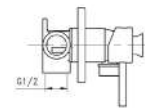

Design WC/Bidet Handbrause Komplettsset mit Mischer

● Chrome | Art.-Nr. BB-02 | €178,-

● Black Matt | Art.-Nr. BB-02BM | €219,-

- Bidet Brause Komplettsset
- mit Mischereinheit (Keramikkartusche)
- inkl. Unterputz-Einbaukörper
- Bidet-Brause und Schlauch
- 1/2" Anschluss

- Complete bidet shower set
- with mixer unit (ceramic cartridge)
- including concealed installation unit
- Bidet shower and hose
- 1/2" connection