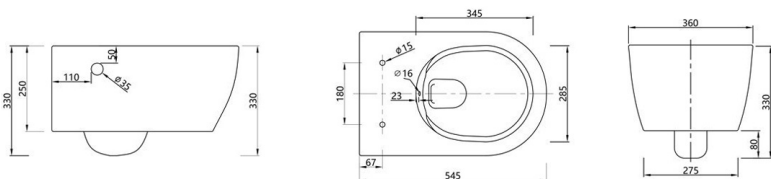

WC Keramik | Toilet ceramic

SOHO 2.0

Brilliant White | Standart | Art.-Nr: WC2039V-B | €420,-

• Tiefspül WC mit waagrechttem Abgang • Randlos/Rimless • Patentierte Spültechnik • Hochwertige Nano-Beschichtung • Inkl. WC Sitz aus Duroplast mit Metallscharniere • Inkl. Quick-Fix Befestigungssatz (EN 997) • Wassersparsystem: 3 / 4,5 Liter • Maße: 545 x 360 x 330 cm (B x T x H)	• Washdown toilet with horizontal outlet • Rimless • Patented flushing technology • High quality nano coating • Toilet seat made of Duroplast with metal hinges • Quick-Fix mounting kit (EN 997) • Water saving system: 3 / 4,5 liters • Dimensions: 545 x 360 x 330 cm (d x w x h)