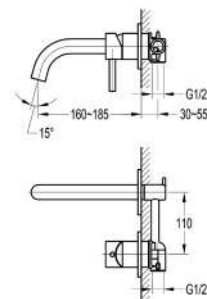

Waschtischarmatur Unterputz Einhebelmischer PARK 2.0

● Chrome | Art.-Nr. WA-H01

● Black Matt | Art.-Nr. WA-H01B

- Unterputz Waschtischarmatur
- Luftspudler M24x1
- Ausladung 160-185 mm
- Inkl. Einbaukörper

- Concealed washbasin mixer
- Aerator M24x1
- Projection 160-185 mm
- Incl. installation box