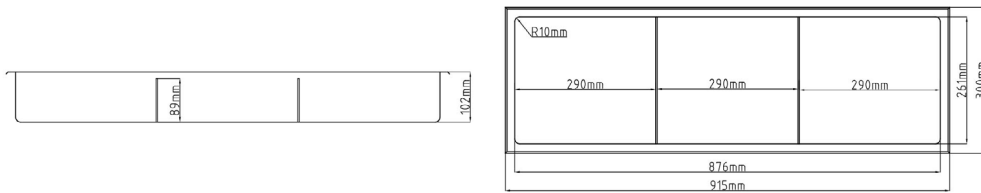

Wandnische 90x30/mit Unterteilungen

● Chrome | Art.-Nr: 5107 | €499,-

- Leicht zu reinigendes Edelstahl
- Rostfrei
- Wasserabweisend
- Einfache Montage

- Easy to clean stainless steel
- Stainless
- Water repellent
- Easy installation