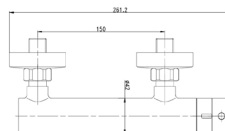

- Thermostat with scald protection 38 °
- First-class processing
- With shower hose connection
- With diverter
- Projection 74.8 mm