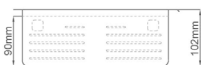

Wandnische 60x30/mit Unterteilungen

● Schwarz Matt | Art.-Nr. NS004BM | €549,-

- Leicht zu reinigendes Edelstahl
- Mit 1 Ablagefach aus Edelstahl
- Wasserabweisend
- Rostfrei
- Einfache Montage

- Easy to clean stainless steel
- With 1 storage compartment made of stainless steel
- Water repellent
- Stainless
- Easy installation