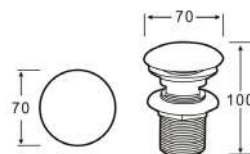

Ablaufarmaturen | Drain / waste set

Abfluss Waschtisch Ablauf Pop Up Ventil

● Chrom | Art.-Nr: x005-c | €30,-

● Matt White | Art.-Nr: x005-mw | €60,-

● Brilliant White | Art.-Nr: x005-wg | €40,-

● Black Matt | Art.-Nr: x005-bm | €60,-