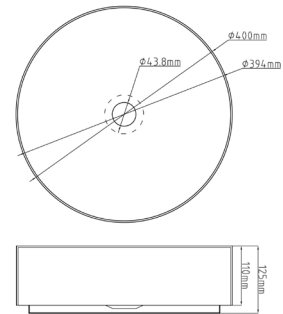

Edelstahl Waschbecken als Aufsatzwaschbecken PARK 2.0

Brushed Gold | Art.-Nr: SK400BB | €580,-

- Aufsatzwaschbecken ohne Hahnloch (Inklusive Ablaufgarnitur)
- Edelstahl mit Nano-Beschichteter Oberfläche
- Einfache Reinigung
- Ohne Überlauf
- Maße: 400 x 400 x 120 mm

- Countertop washbasin without tap hole (Including drain/waste set)
- Stainless steel with nano-coating surface
- Easy clean
- Without overflow
- Dimensions: 400 x 400 x 120 mm

Gunmetal | Art.-Nr: SK400GM | €580,-

- Aufsatzwaschbecken ohne Hahnloch (Inklusive Ablaufgarnitur)
- Edelstahl mit Nano-Beschichteter Oberfläche
- Einfache Reinigung
- Ohne Überlauf
- Maße: 400 x 400 x 120 mm

- Countertop washbasin without tap hole (Including drain/waste set)
- Stainless steel with nano-coating surface
- Easy clean
- Without overflow
- Dimensions: 400 x 400 x 120 mm

Brushed Copper | Art.-Nr: SK400BC | €580,-

- Aufsatzwaschbecken ohne Hahnloch (Inklusive Ablaufgarnitur)
- Edelstahl mit Nano-Beschichteter Oberfläche
- Einfache Reinigung
- Ohne Überlauf
- Maße: 400 x 400 x 120 mm

- Countertop washbasin without tap hole (Including drain/waste set)
- Stainless steel with nano-coating surface
- Easy clean
- Without overflow
- Dimensions: 400 x 400 x 120 mm