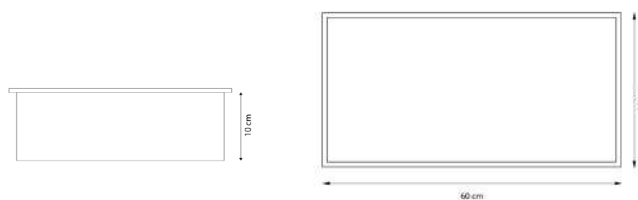

Wandnische 60x30 Minimal Rahmen

● Edelstahl | Art.-Nr: NC010 | €298,-

● Schwarz Matt | Art.-Nr: NC010BM | €322,-

- Leicht zu reinigendes Edelstahl
- Rostfrei
- Wasserabweisend
- Einfache Montage

- Easy to clean stainless steel
- Stainless
- Water repellent
- Easy installation