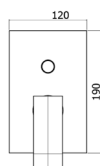

- Duscharmatur
- Inkl. Einbaukörper
- Anschlüsse 1/2"

- Shower mixer
- Incl. installation box
- 1/2 „connections