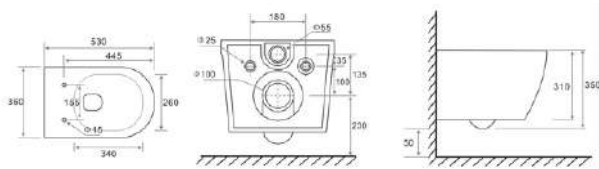

SOHO Whirlflush Serie

Brilliant White | Standart | Art.-Nr. WC2050TW | €549,-

- Tiefspül WC mit waagrechttem Abgang
- Randlos/Rimless
- Patentierte Spültechnik
- Hochwertige Nano-Beschichtung
- Inkl. WC Sitz aus Duroplast mit Metallscharniere (Ultra Slim WC Sitz)
- Maße: 530 x 360 x 350 cm (B x T x H)

- Washdown toilet with horizontal outlet
- Rimless
- Patented flushing technology
- High quality nano coating
- Toilet seat made of Duroplast with metal hinges (ultra slim toilet seat)
- Dimensions: 530 x 360 x 350 cm (d x w x h)