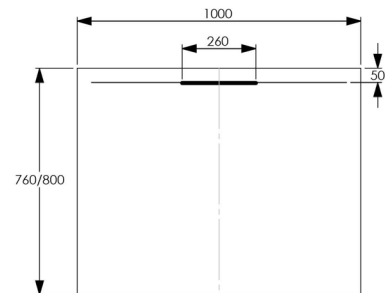

Evolved Duschtasse aus Mineralguss Mattweiß

Matt White | 80 x 80 cm | Art.-Nr: EVM / X | 680,-   Matt White | 90 x 90 cm | Art.-Nr: EVM / X | 790,-   90 x 120 cm | Art.-Nr: EVM / X | 820,-
Matt White | 80 x 100 cm | Art.-Nr: EVM / X | 790,-   Matt White | 80 x 120 cm | Art.-Nr: EVM / X | 820,-   80 x 140 cm | Art.-Nr: EVM / X | 950,-

- Einzigartige Tiefe von nur 25mm
- Abflussgarnitur der neuesten Generation mit Silikonmembran
- Max Einbautiefe von nur 72mm (inkl Duschwanne)
- 25 Jahre Garantie auf die Duschtasse (5 Jahre auf die Ablaufgarnitur)

- Depth only 25mm
- Drain set of the latest generation with silicone membrane
- Max installation depth of only 72mm (including shower tray)
- 25-year guarantee on the shower tray (5 years on the drain)