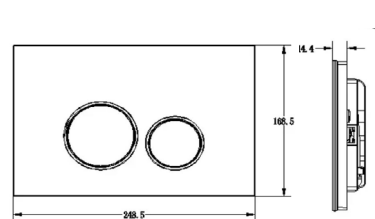

Drückerplatten aus ABS Kunststoff

● Schwarz Matt | Art.-Nr: DP-09MS1 - € 99

● Weiß Glänzend | Art.-Nr: DP-05AW - € 89

- Drückerstangen schallgedämmt, werkzeuglose Schnelleinstellung
- Gehärtetes Sicherheitsglas
- Oberfläche Matt, Ringe in Chrom (ABS),
- Maße: 248 x 168 x 114 mm

- Silenced push rods, tool-free quick adjustment
- Tempered safety glass
- Surface matt, rings in chrome (ABS),
- Dimensions: 248 x 168 x 114mm