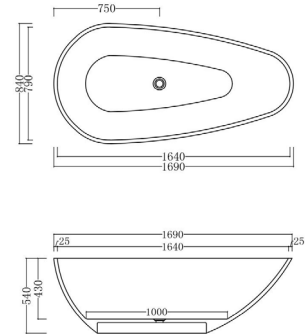

Freistehende Badewanne PARK

Matt White | Art.-Nr: FWM-11785 | €4250,-

- Hochwertiger High-Tech Mineralguss
- Inkl. Ab- und Überlauf in der Farbe von der Badewanne
- Erstklassige Verarbeitung (aus einem Guss)
- Maße: 185 x 85 x 58 cm (T x B x H)
- Gewicht: ca 150 kg

- Freestanding bathtub
- High quality mineral casting
- Including drain and overflow in matt white
- First-class craftsmanship
- Dimensions: 185 x 85 x 58 cm (L x W x H)
- Weight: ca 150 kg