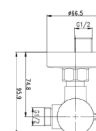

Waschtischarmatur PARK 2.0

● Chrome | Art.-Nr: WA-H02 | €188,-

- Waschtischarmatur
- Luftspudler M24x1
- Inkl. Flex-Schläuche G 3/8"
- Ausladung 130 mm

● Black Matt | Art.-Nr: WA-H02B | €240,-

- Basin mixer
- Aerator M24x1
- Including flexible hoses G 3/8 "
- Projection 130 mm

Waschtischarmatur PARK 2.0 Hohe Ausführung

● Chrome | Art.-Nr: WA-H04 | €260,-

- Waschtischarmatur Hoch
- Luftspudler M24x1
- Inkl. Flex-Schläuche G 3/8"
- Ausladung 131 mm

● Black Matt | Art.-Nr: WA-H04B | €315,-

- Basin mixer High
- Aerator M24x1
- Including flexible hoses G 3/8 "
- Projection 131 mm

Duscharmatur Thermostat Aufputz PARK

● Chrome | Art.-Nr: DA-C01 | €199,-

- Thermostat mit Verbrühschutz 38°
- Erstklassige Verarbeitung
- Mit Duschschlauchanschluss
- Mit Umsteller
- Ausladung 74.8 mm

- Thermostat with scald protection 38 °
- First-class processing
- With shower hose connection
- With diverter
- Projection 74.8 mm