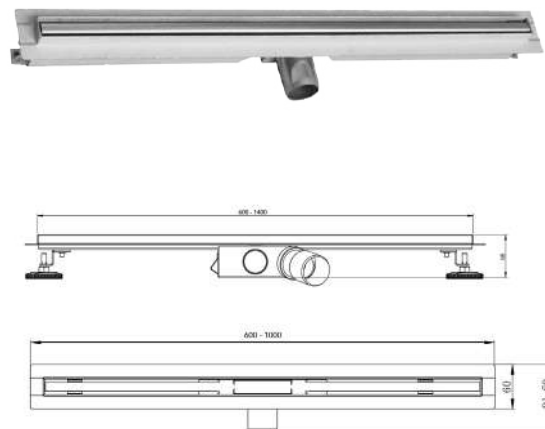

Super-SLIM SD-K4

| Super SLIM |