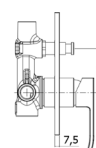

- Duscharmatur
- Inkl. Einbaukörper
- Anschlüsse 1/2"

- Shower mixer
- Incl. installation box
- 1/2 „connections