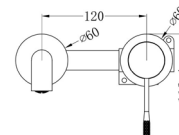

Unterputz ICONIC

● Brushed Copper | Art.-Nr. WA-101BC | €449,-

- Unterputz Waschtischarmatur
- Luftspudler M24x1
- Ausladung 185-196 mm
- Inkl. Einbaukörper

- Concealed washbasin mixer
- Aerator M24x1
- Projection 185-196 mm
- Incl. installation box