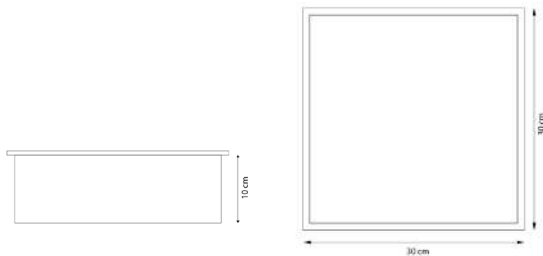

Wandnischen | Wall Niches

Wandnische 30x30 Minimal Rahmen

● Edelstahl | Art.-Nr: NC009 | €249,-

● Schwarz Matt | Art.-Nr: NC009BM | €270,-

- Leicht zu reinigendes Edelstahl
- Rostfrei
- Wasserabweisend
- Einfache Montage

- Easy to clean stainless steel
- Stainless
- Water repellent
- Easy installation