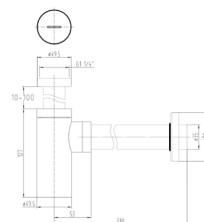

Ablaufarmaturen | Drain / waste set

Abfluss Waschtisch Ablauf Pop Up Ventil

● Chrom | Art.-Nr: x005-c | €30,-

● Matt White | Art.-Nr: x005-mw | €60,-

● Brilliant White | Art.-Nr: x005-wg | €40,-

● Black Matt | Art.-Nr: x005-bm | €60,-

- Pop-Up Ablaufventil - 1-Klick-Technik
- Mit- oder ohne Überlauffunktion
- DIN Standard Maße

- Pop-Up drain - 1-click technology
- With or without overflow function
- DIN standard dimensions

Siphon Minimal

● Chrome | Art.-Nr: BTO2A | €105,-

- Siphon aus massivem Messing
- Verstellbare Länge
- Einbaumaß 1 1/4"

- Solid brass siphon
- Adjustable length
- Installation dimension 1 1/4 "

Siphon Minimal

● Black Matt | Art.-Nr: BTO2AK | €140,-

- Siphon aus massivem Messing
- Verstellbare Länge
- Einbaumaß 1 1/4"

- Solid brass siphon
- Adjustable length
- Installation dimension 1 1/4 "