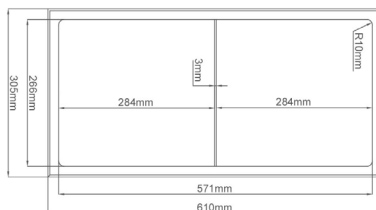

Wandnische 60x30/mit Unterteilungen

● Schwarz Matt | Art.-Nr. NS004BM | €549,-

- Leicht zu reinigendes Edelstahl
- Mit 1 Ablagefach aus Edelstahl
- Wasserabweisend
- Rostfrei
- Einfache Montage

- Easy to clean stainless steel
- With 1 storage compartment made of stainless steel
- Water repellent
- Stainless
- Easy installation