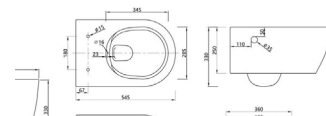

Bidetarmatur SOHO 2.0

Chrome | Art.-Nr. BA-464 | €219,-

- Einhebelmischer
- Luftpudler M24x1
- Inkl. Flex-Schläuche G 3/8"
- Ausladung 112 mm
- Single lever mixer
- Aerator M24x1
- Incl. flexible hoses G 3/8 "
- Projection 112 mm