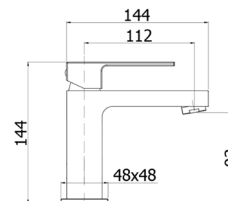

Waschtischarmatur ELLE

Chrome | Art.-Nr: WA-EL075 | €229,-

- Waschtischarmatur
- Luftspudler M24x1
- Inkl. Flex-Schläuche G 3/8"
- Ausladung 112 mm

- Basin mixer
- Aerator M24x1
- Including flexible hoses G 3/8 "
- Projection 112 mm

Waschtischarmatur ELLE Hohe Ausführung

Chrome | Art.-Nr: WA-EL074 | €329,-

- Waschtischarmatur Hoch
- Luftspudler M24x1
- Inkl. Flex-Schläuche G 3/8"
- Ausladung 202 mm

- Basin mixer High
- Aerator M24x1
- Including flexible hoses G 3/8 "
- Projection 202 mm

Duscharmatur ELLE

Chrome | Art.-Nr: DA-EL168 | €269,-

- Duscharmatur
- Inkl. Flex-Schläuche G 3/8"
- Ausladung 110 mm

- Shower mixer
- Including flexible hoses G 3/8 "
- Projection 110 mm

Unterputz Duscharmatur mit Umsteller ELLE

Chrome | Art.-Nr: DU-EL15 | €269,-

- Duscharmatur
- Inkl. Einbaukörper
- Anschlüsse 1/2"

- Shower mixer
- Incl. installation box
- 1/2 „connections