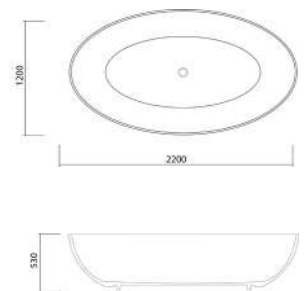

Freistehende Badewanne ELLE

Matt White | Art.-Nr: FWM-EL1845 | €5240,-

- Hochwertiger High-Tech Mineralguss
- Inkl. Ab- und Überlauf in der Farbe von der Badewanne
- Erstklassige Verarbeitung (aus einem Guss)
- Maße: 220 x 120 x 53 cm (T x B x H)
- Gewicht: ca 250 kg

- Freestanding bathtub
- High quality mineral casting
- Including drain and overflow in matt white
- First-class craftsmanship
- Dimensions: 220 x 120 x 53 cm (L x W x H)
- Weight: ca 250 kg