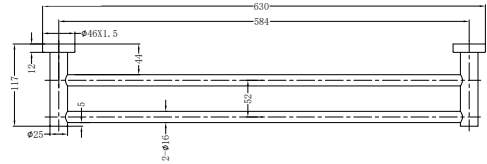

- Material: Massiv Messing
- Einfach zu installieren
- Maße: 630 x 117 x ø25

- Material: solid brass
- Easy to install
- Dimensions: 630 x 117 x ø25