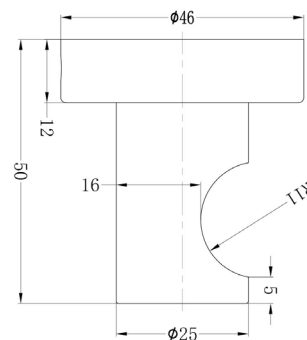

- Material: solid brass
- Easy to install
- Dimensions: 50 x 46 x 25