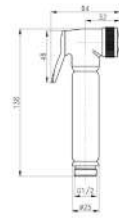

Bidetbrause | Shattaf spray

Design WC/Bidet Handbrause - Massiv Rund

Chrome | Art.-Nr: 332 OLA2 | €73,-

- Bidet Brause aus massivem Messing
- Oberfläche: Hochglanz Chrom
- Steuerung per Knopfdruck
- 1/2" Wasseranschluss für alle gängigen Brauseschläuche

- Bidet shower made of solid brass
- Chrome finish
- Control at the push of a button
- 1/2" water connection for all common shower hoses