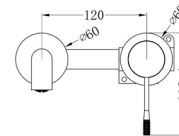

Unterputz ICONIC

● Gunmetal | Art.-Nr. WA-101GM | €449,-

- Unterputz Waschtischarmatur
- Luftspudler M24x1
- Ausladung 185-196 mm
- Inkl. Einbaukörper

- Concealed washbasin mixer
- Aerator M24x1
- Projection 185-196 mm
- Incl. installation box