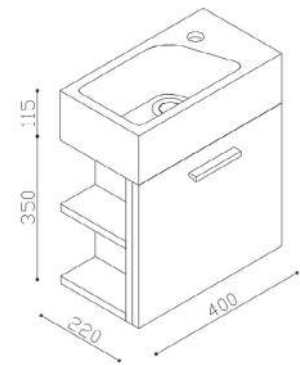

Badmöbel | Bathroom furniture

Gäste-WC Badmöbel mit Unterschrank und Ablagefächer

- Wenge | Art.-Nr: R400-Wenge | €350,-
- Eiche Natur | Art.-Nr: R400-Softoak | €350,-
- Walnuß | Art.-Nr: R400-Walnut | €350,-
- Brilliant white | Art.-Nr: R400-p.White | €390,-
- Eiche Grau | Art.-Nr: R400-Oakgrey | €350,-
- Walnuß Dunkel | Art.-Nr: R400-G.Walnut | €350,-
- Black | Art.-Nr: R400-p.Black | €390,-

Spiegel | + €65,-