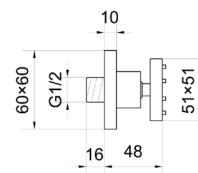

Seitenbrause Eckig SOHO

Chrome | Art.-Nr. SB-S01 | €73,-

- Mit Kugelgelenk
- 12 Antikalk-Düsen
- Komplett aus hochwertigem Messing
- 1/2" Anschluss

- With ball joint
- 12 anti-lime nozzles
- Completely made of high quality brass
- 1/2" connection