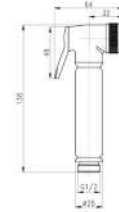

Design WC/Bidet Handbrause Komplettsset - Rund

● Chrome | Art.-Nr. BB-01 | €135,-

● Black Matt | Art.-Nr. BB-01BM | €157,-

- Bidet Brause Komplettsset
- Mit Mischereinheit (Keramikkartusche)
- Inkl. Unterputz-Einbaukörper
- Bidet-Brause und Schlauch
- 1/2" Anschluss

- Complete bidet shower set
- With mixer unit (ceramic cartridge)
- Including concealed installation unit
- Bidet shower and hose
- 1/2" connection