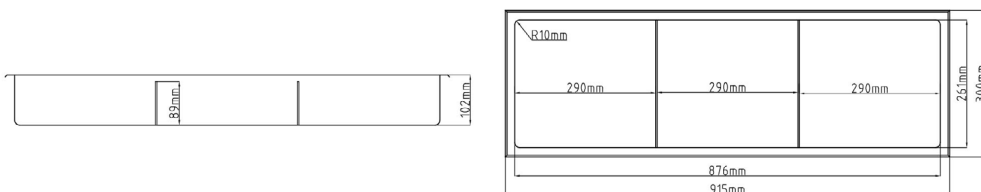

Wandnische 90x30/mit Unterteilungen

● Black Matt | Art.-Nr: 5111 | €549,-

- Leicht zu reinigendes Edelstahl
- Rostfrei
- Wasserabweisend
- Einfache Montage

- Easy to clean stainless steel
- Stainless
- Water repellent
- Easy installation