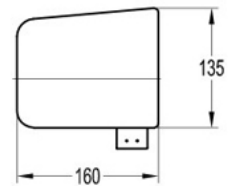

Waschtischarmatur WATERFALL

Chrome | Art.-Nr. WA-W01 | €419,-

- Waschtischarmatur
- EasyMove Technologie
- Inkl. Flex-Schläuche G 3/8"
- Ausladung 115 mm

- Basin mixer
- EasyMove technology
- Including flexible hoses G 3/8 "
- Projection 115 mm