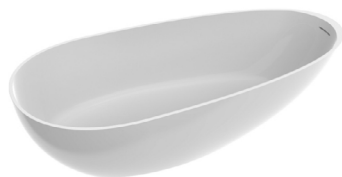

BADEWANNE PARK
Art.-Nr: FWM-11785; Seite 19