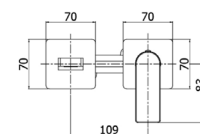

Waschtischarmatur TANGO

● Chrome | Art.-Nr: WA-TGS02 | €219,-

• Unterputz Waschtischarmatur • Edelstahlplatte 70x70mm • Anschlüsse G 1/2 " • inkl. Einbaukörper	• Built-in basin mixer • Stainless steel plate 70x70mm • G 1/2 "connections • Incl. installation box