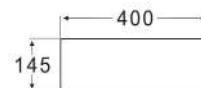

Waschbecken CHELSEY 40 cm

● Black Matt | Art.-Nr: WB-130-MB | €260,-

● Matt White | Art.-Nr: WB-130-MW | €219,-

- Überlauf: ohne Überlauf
- Maße exakt: 400 x 145 mm
- Mit extra dünnem Rand

- Overflow: without overflow
- Exact dimensions: 400 x 145 mm
- With an extra thin edge