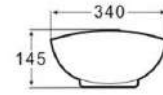

Waschbecken PARK

● Black Matt | Art.-Nr: WB-60MB | €240,-

● Anthrazit | Art.-Nr: WB-60A | €240,-

● Brilliant White | Art.-Nr: WB-60 | €190,-

- Überlauf: ohne Überlauf
- Maße exakt: 400 x 340 x 145 mm
- Mit extra dünnem Rand

- Overflow: without overflow
- Exact dimensions: 400 x 340 x 145 mm
- With an extra thin edge

Waschbecken Rund HIGHLINE 40 cm

● Black Matt | Art.-Nr: WB-53-MB | €260,-

● Matt White | Art.-Nr:WB-53-MW | €240,-

● Brilliant White | Art.-Nr: WB-53 | €180,-