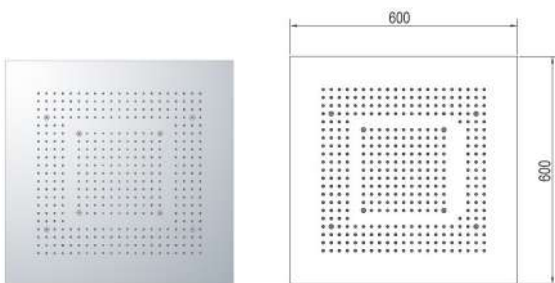

REGENDUSCHE 60 X 60 CM

Chrome | Art.-Nr: ST-SB2401 | €1460,-