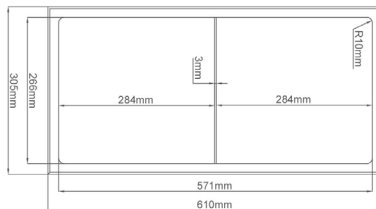

Wandnische 60x30/mit Unterteilungen

● Chrome | Art.-Nr. NS004 | €499,-

- Leicht zu reinigendes Edelstahl
- Mit 1 Ablagefach aus Edelstahl
- Wasserabweisend
- Rostfrei
- Einfache Montage

- Easy to clean stainless steel
- With 1 storage compartment made of stainless steel
- Water repellent
- Stainless
- Easy installation