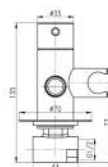

Design WC/Bidet Handbrause Komplettsset Mini

● Chrome | Art.-Nr. BB-03 | €180,-

● Black Matt | Art.-Nr. BB-03BM | €219,-

- Bidet Brause Komplettsset
- Mit Mischereinheit (Keramikkartusche)
- Inkl. Unterputz-Einbaukörper
- Bidet-Brause und Schlauch
- 1/2" Anschluss

- Complete bidet shower set
- With mixer unit (ceramic cartridge)
- Including concealed installation unit
- Bidet shower and hose
- 1/2" connection