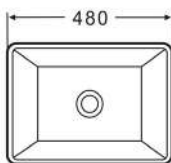

Waschbecken | Basins

Waschbecken SOHO 48 x 37 cm

● Black Matt | Art.-Nr: WB-58-MB | €219,-

● Brilliant White | Art.-Nr: WB-58 | €160,-

- Überlauf: ohne Überlauf
- Maße exakt: 480 x 370 x 130 mm
- Mit extra dünnem Rand

- Overflow: without overflow
- Exact dimensions: 480 x 370 x 130 mm
- With an extra thin edge