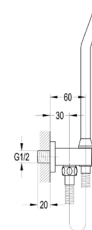

Handbrause | Hand shower

Brausegarnitur SOHO

Chrome | Art.-Nr. HB-S02 | €129,-

- Material: Massiv Messing
- Inkl. Brauseschlauch, Wandanschlussbogen und Handbrause
- Integrierter Rückflussverhinderer
- G 1/2" Anschluss

- Material: solid brass
- Incl. shower hose, wall connection and hand shower
- Integrated backflow preventer
- G1 / 2 "connection