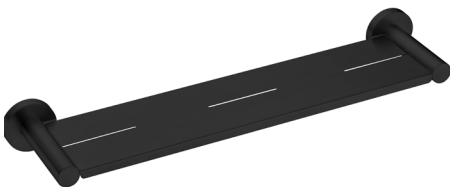

Duschablage Highline Serie | Metal Shelf Highline Series

● Black Matt | Art.-Nr: DA-1988MB | €149,-

● Chrome | Art.-Nr: DA-1988 | €129,-