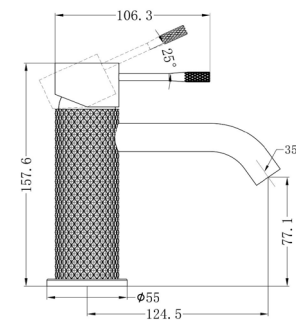

Waschtischarmatur ICONIC

● Brushed Copper | Art.-Nr. WA-101BC | €329,-

- Waschtischarmatur
- Neoperl Luftsprudler
- Sedal Marken-Flexschläuche DN8 (G 3/8") "
- Ausladung 122mm

- Basin faucet
- Neoperl aerator
- Sedal branded flexible hoses DN8 (G 3/8") "
- Projection 122 mm