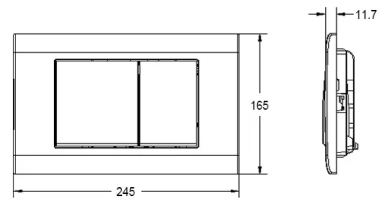

Drückerplatten aus ABS Kunststoff

● Schwarz Matt | Art.-Nr: DP-01DB - € 99

● Weiß Matt | Art.-Nr: DP-01MW - € 99

- Drückerstangen schallgedämmt, werkzeuglose Schnelleinstellung
- aus hochwertigem Kunststoff (ABS)
- Maße: 245 x 165 x 117 mm

- Silenced push rods, tool-free quick adjustment
- made of high-quality plastic (ABS)
- Dimensions: 245 x 165 x 117mm