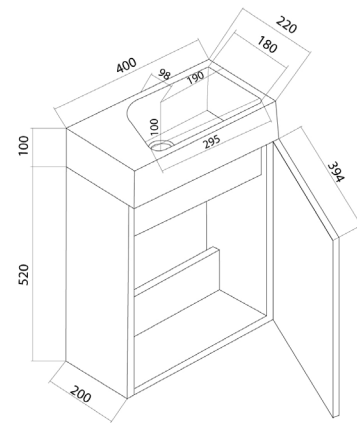

Gäste-WC Badmöbel mit Unterschrank

- Wenge | Art.-Nr. A400-Wenge | €350,-
- Eiche Natur | Art.-Nr. A400-Softoak | €350,-
- Walnuß | Art.-Nr. A400-Walnut | €350,-
- Brilliant white | Art.-Nr. A400-p.White | €390,-
- Eiche Grau | Art.-Nr. A400-Oakgrey | €350,-
- Walnuß Dunkel | Art.-Nr. A400-G.Walnut | €350,-
- Black | Art.-Nr. A400-p.Black | €390,-

Spiegel | + €65,-