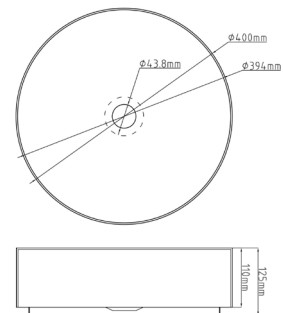

Edelstahl Waschbecken als Aufsatzwaschbecken PARK 2.0

Brushed Gold | Art.-Nr: SK400BB | €580,-

- Aufsatzwaschbecken ohne Hahnloch (Inklusive Ablaufgarnitur)
- Edelstahl mit Nano-Beschichteter Oberfläche
- Einfache Reinigung
- Ohne Überlauf
- Maße: 400 x 400 x 120 mm

- Countertop washbasin without tap hole (Including drain/waste set)
- Stainless steel with nano-coating surface
- Easy clean
- Without overflow
- Dimensions: 400 x 400 x 120 mm

Gunmetal | Art.-Nr: SK400GM | €580,-

- Aufsatzwaschbecken ohne Hahnloch (Inklusive Ablaufgarnitur)
- Edelstahl mit Nano-Beschichteter Oberfläche
- Einfache Reinigung
- Ohne Überlauf
- Maße: 400 x 400 x 120 mm

- Countertop washbasin without tap hole (Including drain/waste set)
- Stainless steel with nano-coating surface
- Easy clean
- Without overflow
- Dimensions: 400 x 400 x 120 mm

Brushed Copper | Art.-Nr: SK400BC | €580,-

- Aufsatzwaschbecken ohne Hahnloch (Inklusive Ablaufgarnitur)
- Edelstahl mit Nano-Beschichteter Oberfläche
- Einfache Reinigung
- Ohne Überlauf
- Maße: 400 x 400 x 120 mm

- Countertop washbasin without tap hole (Including drain/waste set)
- Stainless steel with nano-coating surface
- Easy clean
- Without overflow
- Dimensions: 400 x 400 x 120 mm