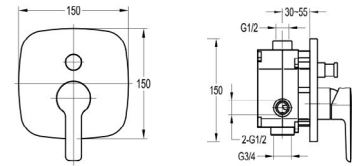

Badarmaturen | Bathroom fittings

Unterputz Dusch Armatur mit Umsteller SOHO 2.0

Chrome | Art.-Nr. DU-S01 | €240,-

- Einhebelmischer
- EasyMove Technologie
- inkl. Einbaukörper (Installationsbox)
- Luftspudler M24x1

- Single lever mixer
- EasyMove technology
- incl. installation box)
- Aerator M24x1