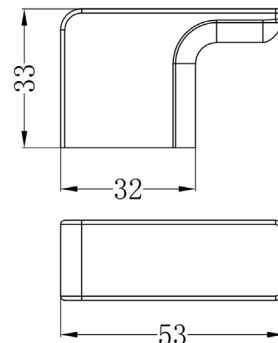

Kleiderhaken Soho Serie | Robe Hook Soho Series

● Black Matt | Art.-Nr: KH-8082MB | €25,-

● Chrome | Art.-Nr: KH-8082 | €19,-

- Material: Massiv Messing
- Einfach zu installieren
- Maße: 53 x 33 x 32

- Material: solid brass
- Easy to install
- Dimensions: 53 x 33 x 32