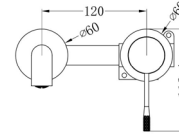

Unterputz ICONIC

● Brushed Gold | Art.-Nr. WA-101BB | €449,-

- Unterputz Waschtischarmatur
- Luftspudler M24x1
- Ausladung 185-196 mm
- Inkl. Einbaukörper

- Concealed washbasin mixer
- Aerator M24x1
- Projection 185-196 mm
- Incl. installation box