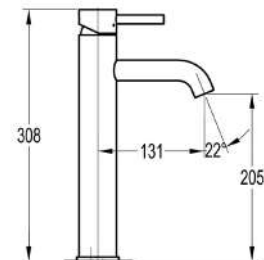

- Basin mixer High
- Aerator M24x1
- Including flexible hoses G 3/8 "
- Projection 131 mm