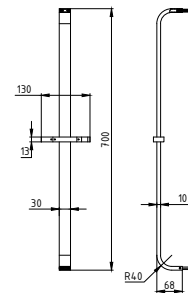

Brausestange SOHO

Chrome | Art.-Nr. BS-H02 | €160,-

1. Brausestange in Chrom oder Schwarz
   - Massiver Messing
   - Höhe gesamt: 600 mm
2. Shower rail in chrom or black matt
   - Made of solid brass
   - Total height: 600 mm