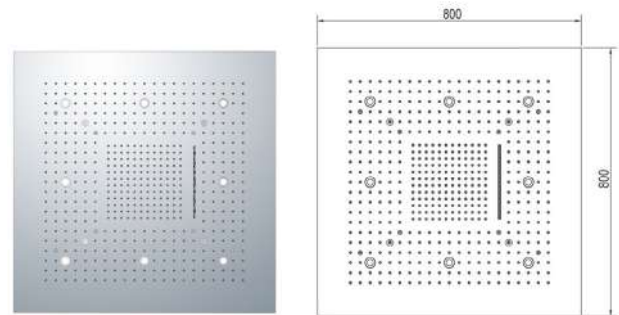

REGENDUSCHE 80 X 80 CM LED

Chrome | Art.-Nr: ST-LB3204-1 | €4500,-

8 x LED