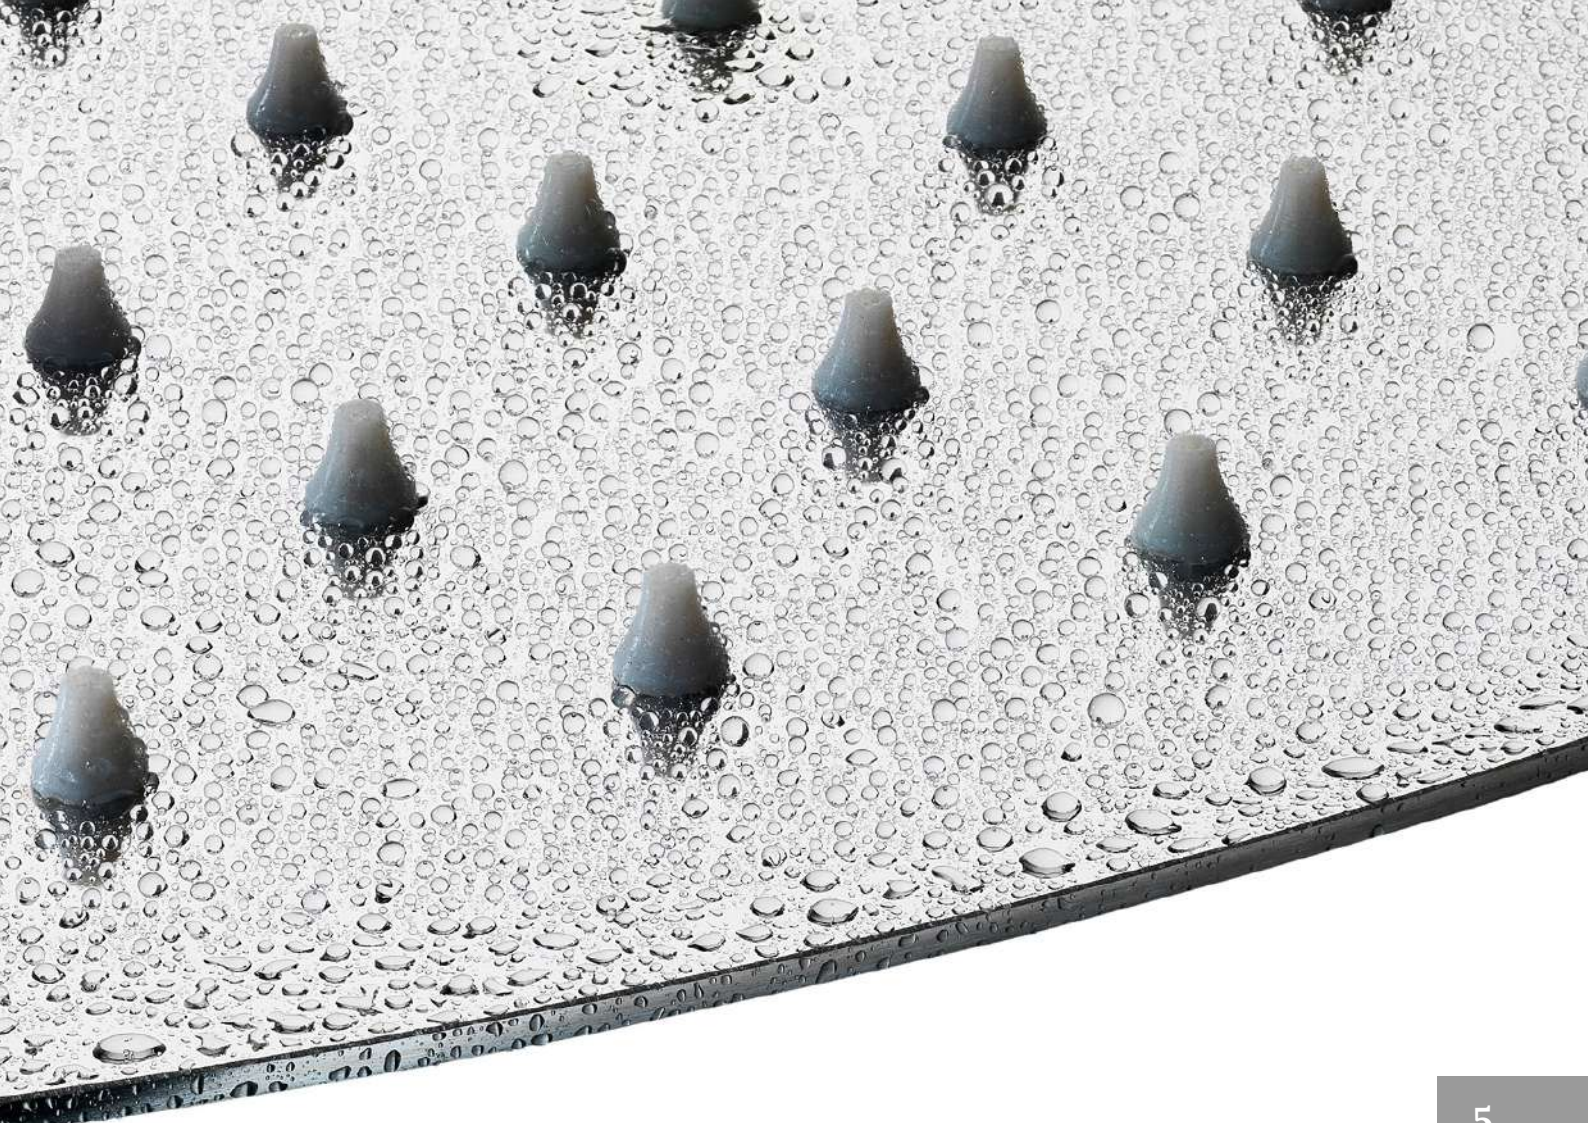

Edelstahl | Stainless steel |

... ist der Stoff aus dem Regenduschen oder Duschrinnen von STIL°FORM sind. Das Metall ist mittlerweile längst nicht mehr nur für größere Budgets tragbar. Dennoch haftet ihm im Bad noch immer ein Hauch von Exklusivität und Luxus an, obwohl er doch in Küchen und Technik allgegenwärtig ist. Aus guten Gründen. Außer seiner Korrosionsbeständigkeit ist Edelstahl ausgesprochen hygienisch, robust und ideal für funktionelle Bauteile. Und pflegeleichter als Chrom allemal. Mit dem Einzug von grau-glänzendem Stahl im privaten Wellnessraum Bad kommt eine sehr spezielle Nuance ins Gesamt-Design: kühl und sachlich, aber auch edel und zurückhaltend. Wir greifen zu hochwertigem 304 Stahl (nach amerikanischer AISI Nomenklatur), auch bekannt als V2A, Inox oder 18/10 Chrom-Nickel-Stahl. Je nach Oberfläche sind sehr unterschiedliche optische Wirkungen zu erzielen: glänzend polierte oder matt gebürstete Ausführungen sind in unserem Sortiment.

... is the material from which STIL°FORM rain showers or shower drains are made. This type of material is no longer only affordable for bigger budgets. Nevertheless, it still adds a touch of exclusivity and luxury to the bathroom, although it is omnipresent in kitchens and technology. For good reasons. In addition to its resistance to corrosion, stainless steel is extremely hygienic, robust and ideal for functional components. And easier to clean than chrome. With the introduction of shiny grey steel in private wellness bathrooms, a very special nuance is added to the overall design: cool and functional, but also noble and discreet. We use high-quality 304 steel, also known as V2A inox. Depending on the surface, very different optical effects can be achieved: glossy-polished or matt-brushed finishes are part of our range.