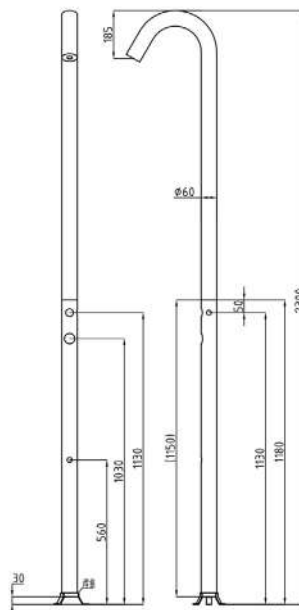

Garten Duschsäule Serie SOHO

Chrome | Art.-Nr. JX-9350 | €1040,-

- Massive Duschsäule mit Regendusche und Handbrause
- 3 Funktionen: Regendusche, Handbrause, Fußdusche
- inkl. integriertem Mischer (Kalt/Warm)
- Große Regendusche mit zahlreichen Düsen aus Silikon,
- Der Duschkopf ist aus Edelstahl: ø 200mm
- Easy-Clean Oberfläche
- Anschlüsse 1/2" - Installation erfolgt über 2 Flex Schläuche
- Sämtliches DIN Montagezubehör inkl. alle notwendigen Schrauben
- Höhe: 2300 mm

- Solid shower column with rain shower and hand shower
- 3 functions: rain shower, hand shower, foot shower
- Including integrated mixer (cold / warm)
- Large rain shower with numerous nozzles made of silicone,
- The shower head is made of stainless steel: ø 200mm
- Easy-clean surface
- Connections 1/2" - installation via 2 flexible hoses
- All DIN mounting accessories including all necessary screws
- High: 2300mm