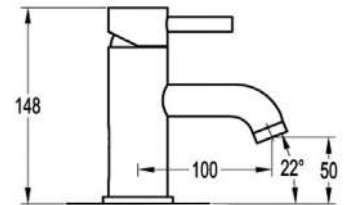

Waschtischarmatur PARK 2.0

● Chrome | Art.-Nr: WA-H02 | €188,-

- Waschtischarmatur
- Luftspudler M24x1
- Inkl. Flex-Schläuche G 3/8"
- Ausladung 130 mm

● Black Matt | Art.-Nr: WA-H02B | €240,-

- Basin mixer
- Aerator M24x1
- Including flexible hoses G 3/8 "
- Projection 130 mm

Waschtischarmatur PARK 2.0 Hohe Ausführung

● Chrome | Art.-Nr: WA-H04 | €260,-

- Waschtischarmatur Hoch
- Luftspudler M24x1
- Inkl. Flex-Schläuche G 3/8"
- Ausladung 131 mm

● Black Matt | Art.-Nr: WA-H04B | €315,-

- Basin mixer High
- Aerator M24x1
- Including flexible hoses G 3/8 "
- Projection 131 mm

Duscharmatur Thermostat Aufputz PARK

● Chrome | Art.-Nr: DA-C01 | €199,-

- Thermostat mit Verbrühschutz 38°
- Erstklassige Verarbeitung
- Mit Duschschlauchanschluss
- Mit Umsteller
- Ausladung 74.8 mm

- Thermostat with scald protection 38 °
- First-class processing
- With shower hose connection
- With diverter
- Projection 74.8 mm