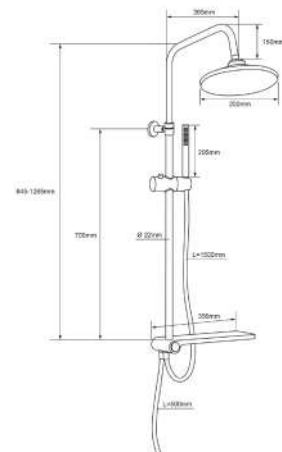

SKY

● Chrome | Art.-Nr. SP-853 | €219,-

- Massive Duschsäule mit Regendusche, Handbrause und Ablagefläche
- Höhenverstellbar (980 bis 1530mm)

- Brass shower column with rain shower, hand shower and shelf
- Adjustable height (980 to 1530mm)