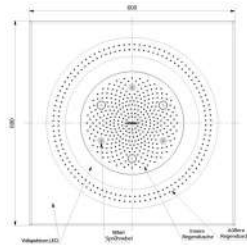

Regendusche XXL PARK 60 x 60 cm

Black Matt | Art.-Nr: ST-LB3208MB | €2404,-

- Massiver Duschkopf aus hochwertigem rostfreien #304 Edelstahl
- Inkl. hochwertigem Einbrauraahmen mit Klappfunktion
- PVD Beschichtete Oberfläche in Matt Schwarz - EasyClean
- Vollflächiges LED-Panel mit mitgelieferter Computersteuerung und Trafo
- Steuerung der LED per Fernbedienung:
- Anschlüsse: 1/2"
- Maße: 600 x 600 mm

- Solid shower head made of high quality # 304 stainless steel
- Including high-quality brewing frame with folding function
- PVD coated surface in matt black - EasyClean
- Full-surface LED panel with supplied computer control and transformer
- Operation of the LED by remote control Connections: 1/2 "
- Dimensions: 600 x 600 mm

79