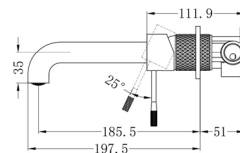

Unterputz ICONIC

● Brushed Copper | Art.-Nr. WA-101BC | €449,-

- Unterputz Waschtischarmatur
- Luftspudler M24x1
- Ausladung 185-196 mm
- Inkl. Einbaukörper

- Concealed washbasin mixer
- Aerator M24x1
- Projection 185-196 mm
- Incl. installation box