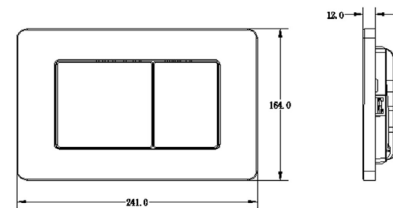

Accessoires | Accessories

Drückerplatten aus ESG Glas

● Schwarz Glas | Art.-Nr: DP-06E3B - € 129

- Drückerstangen schallgedämmt, werkzeuglose Schnelleinstellung
- Gehärtetes Sicherheitsglas
- Oberfläche glänzend, Tasten in Chrom glänzend
- Maße: 248 x 168 x 114 mm

● Weiss Glas | Art.-Nr: DP-06EW - € 129

- Silenced push rods, tool-free quick adjustment
- Tempered safety glass
- Glossy black, shiny chrome buttons
- Dimensions: 248 x 168 x 114 mm

Drückerplatten aus Edelstahl

● Edelstahl Gebürstet | Art.-Nr: DP-03AS - € 149

- Drückerstangen schallgedämmt, werkzeuglose Schnelleinstellung
- Oberfläche Edelstahl
- Maße: 224 x 164 x 120 mm

- Silenced push rods, tool-free quick adjustment
- Surface stainless steel
- Dimensions: 224 x 164 x 120 mm