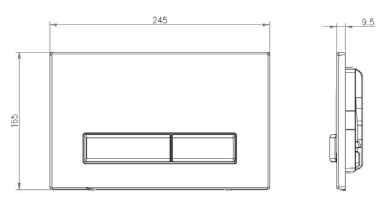

Drückerplatten aus ABS Kunststoff

● Schwarz Matt | Art.-Nr: DP-09MS1 - € 129

● Weiß Matt | Art.-Nr: DP-09MW1 - € 129

- Drückerstangen schallgedämmt, werkzeuglose Schnelleinstellung
- aus hochwertigem Kunststoff
- Maße: 245 x 165 x 95 mm

- Silenced push rods, tool-free quick adjustment
- made of high quality plastic
- Dimensions: 245 x 165 x 95 mm