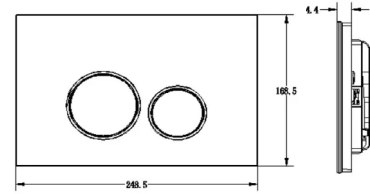

- Silenced push rods, tool-free quick adjustment
- Tempered safety glass
- Glossy black, shiny chrome buttons
- Dimensions: 248 x 168 x 114 mm