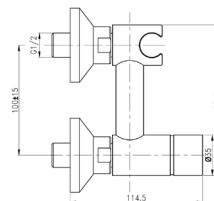

Design WC/Bidet Handbrause Komplettsset mit Mischer Aufputz

Chrome | Art.-Nr: BB-04 | €178,-

- Bidet Brause Komplettsset
- Mit Mischereinheit (Keramikkartusche)
- Bidet-Brause und Schlauch
- 1/2" Anschluss

- Complete bidet shower set
- With mixer unit (ceramic cartridge)
- Bidet shower and hose
- 1/2" connection