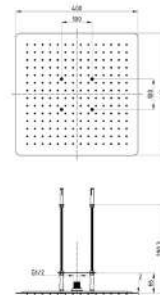

Regendusche Unterputz 40 cm

● Chrome | Art.-Nr: SP-S40-UP | €370,-   ● Black Matt | Art.-Nr: SP-S40-UPMB | €470,-

- Unterputz Edelstahl Regendusche
- Nur 2mm Flach
- 1/2" Wasseranschluss

- Stainless Steel Conealed Rain Shower
- Only 2mm flat
- 1/2 "water connection