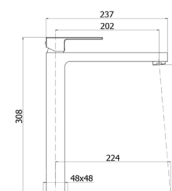

Waschtischarmatur ELLE

Chrome | Art.-Nr: WA-EL075 | €229,-

- Waschtischarmatur
- Luftspudler M24x1
- Inkl. Flex-Schläuche G 3/8"
- Ausladung 112 mm

- Basin mixer
- Aerator M24x1
- Including flexible hoses G 3/8 "
- Projection 112 mm

Waschtischarmatur ELLE Hohe Ausführung

Chrome | Art.-Nr: WA-EL074 | €329,-

- Waschtischarmatur Hoch
- Luftspudler M24x1
- Inkl. Flex-Schläuche G 3/8"
- Ausladung 202 mm

- Basin mixer High
- Aerator M24x1
- Including flexible hoses G 3/8 "
- Projection 202 mm

Duscharmatur ELLE

Chrome | Art.-Nr: DA-EL168 | €269,-

- Duscharmatur
- Inkl. Flex-Schläuche G 3/8"
- Ausladung 110 mm

- Shower mixer
- Including flexible hoses G 3/8 "
- Projection 110 mm

Unterputz Duscharmatur mit Umsteller ELLE

Chrome | Art.-Nr: DU-EL15 | €269,-

- Duscharmatur
- Inkl. Einbaukörper
- Anschlüsse 1/2"

- Shower mixer
- Incl. installation box
- 1/2 „connections