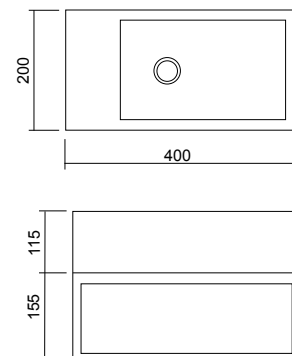

Waschbecken SOHO INDUSTRIAL

Brilliant White | Art.-Nr: WB-U400 | €320,-

1. Gäste WC mit Metallgestell in Schwarz Matt
   - Überlauf: mit Überlauf
   - Maße exakt: 400 x 200 x 155 (+115) mm
   - Material: Mineralguss Weiß Matt
2. Vanity basin with black matt metal frame
   - Overflow: with overflow
   - Exact dimensions: 400 x 200 x 155 (+115) mm
   - Material: mineral cast white Matt