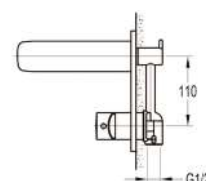

Unterputz Waschtischarmatur SOHO

Chrome | Art.-Nr. WA-S03 | €315,-

- Messing verchromt
- Luftpudler M24x1
- Inkl. Unterputzteil
- Ausladung 165 mm
- Chrome-plated brass
- Aerator M24x1
- Incl. installation box
- Projection 120 mm