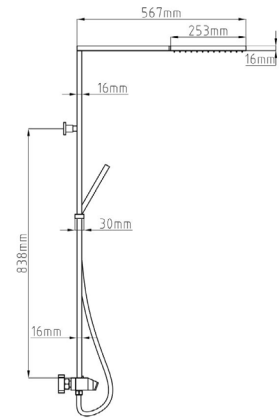

Duschsäule | Shower column

SOHO 2.0

● Schwarz Matt | Art.-Nr: Sp-5005 | €590,-

- Massive Duschsäule mit Thermostat
- Regendusche, Handbrause und Schwall
- Regendusche aus massiven Metall

- Brass shower column with thermostat
- Rain shower and hand shower and
- Solid metal rain shower