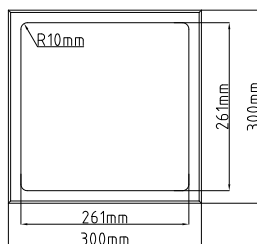

Wandnischen | Wall Niches

Wandnische 30x30

● Chrome | Art.-Nr: 5032 | €249,-

● Black Matt | Art.-Nr: 5034 | €270,-

- Leicht zu reinigendes Edelstahl
- Rostfrei
- Wasserabweisend
- Einfache Montage

- Easy to clean stainless steel
- Stainless
- Water repellent
- Easy installation