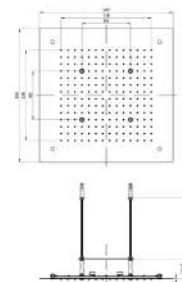

Regendusche Unterputz 50 cm

● Chrome | Art.-Nr: SP-S50-UP | €470,-   ● Black Matt | Art.-Nr: SP-S50-UPMB | €580,-

- Unterputz Edelstahl Regendusche
- Nur 2mm Flach
- 1/2" Wasseranschluss

- Stainless Steel Conealed Rain Shower
- Only 2mm flat
- 1/2 "water connection