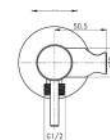

Design WC/Bidet Handbrause Komplettsset Mini

● Chrome | Art.-Nr. BB-03 | €180,-

● Black Matt | Art.-Nr. BB-03BM | €219,-

- Bidet Brause Komplettsset
- Mit Mischereinheit (Keramikkartusche)
- Inkl. Unterputz-Einbaukörper
- Bidet-Brause und Schlauch
- 1/2" Anschluss

- Complete bidet shower set
- With mixer unit (ceramic cartridge)
- Including concealed installation unit
- Bidet shower and hose
- 1/2" connection